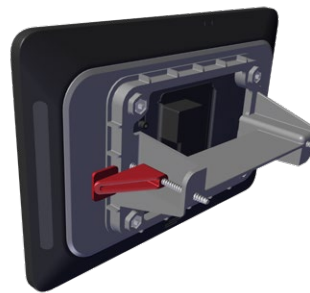

MOUNTING OPTIONS FOR THE APPRIMO TOUCH 8 CONTROL PANEL

Angled Wall Mount

Angled Table Mount
(included with panel)

Flat Wall Mount

Concrete Wall Mount

Low profile - custom back box

QUICK REFERENCE TABLE

Model Name	Description	Mounting Type*
Apprimo Touch 8	Angled table mount (included with control panel)	Table or desk, (3m) 10' network cable
Apprimo 8-WMA	Angled wall mount bracket	To drywall or gang box
Apprimo 8-WMF	Flat wall mount bracket	To drywall or gang box
Apprimo 8-WMC	Concrete (surface) wall mount	To a solid surface wall
Apprimo 8-WML	Low-profile wall mount bracket	For drywall / sheet rock

* Anchoring / mounting hardware and gang boxes are not included and must be appropriate for the surface and conform to local building codes