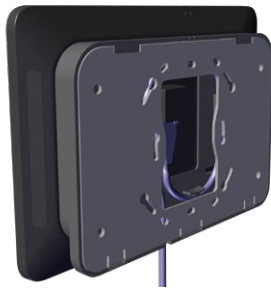

MOUNTING OPTIONS FOR THE APPRIMO TOUCH 8 CONTROL PANEL

Angled Wall Mount

Angled Table Mount
(included with panel)

Flat Wall Mount

Concrete Wall Mount

Low profile - custom back box

QUICK REFERENCE TABLE

Model Name	Description	Mounting Type*
Apprimo Touch 8	Angled table mount (included with control panel)	Table or desk, (3m) 10' network cable
Apprimo 8-WMA	Angled wall mount bracket	To drywall or gang box
Apprimo 8-WMF	Flat wall mount bracket	To drywall or gang box
Apprimo 8-WMC	Concrete (surface) wall mount	To a solid surface wall
Apprimo 8-WML	Low-profile wall mount bracket	For drywall / sheet rock

* Anchoring / mounting hardware and gang boxes are not included and must be appropriate for the surface and conform to local building codes