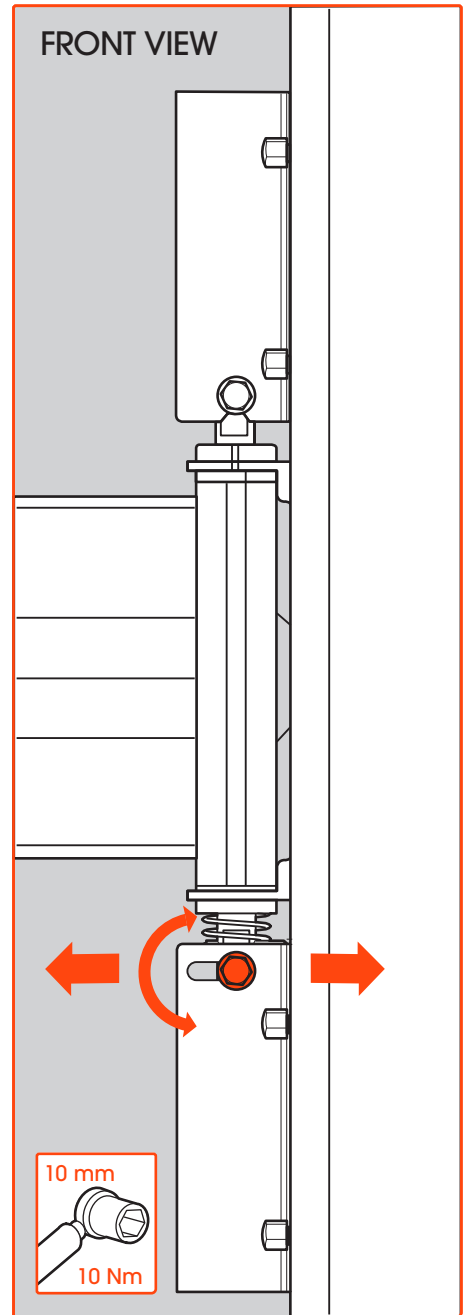

ADJUST HORIZONTAL