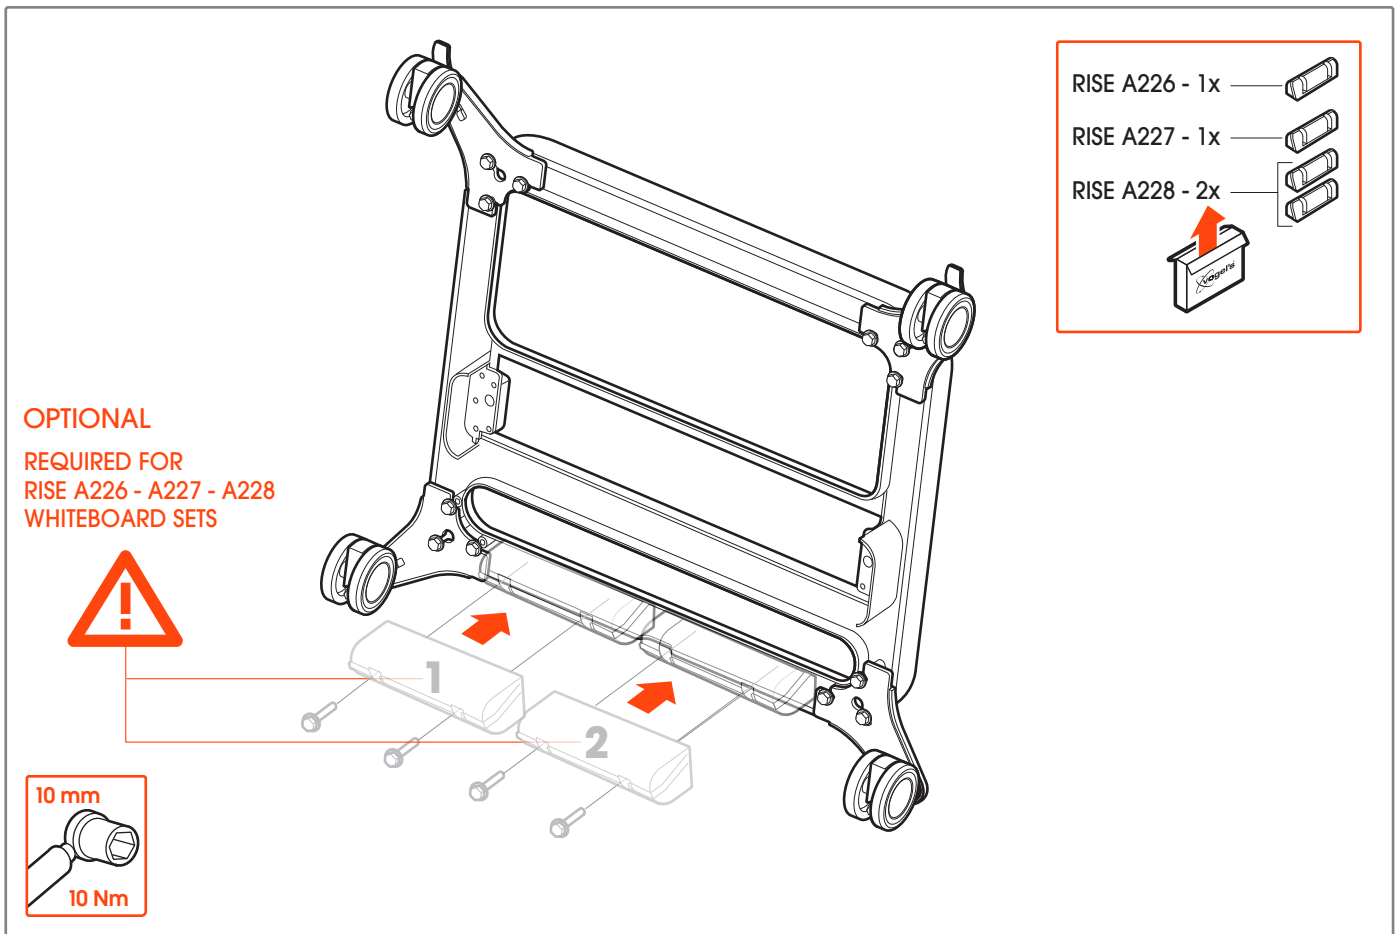

RISE

White board set

A216 A226

A217 A227

A218 A228

Installation Manual

EN	Product manual
DE	Produkthandbuch
FR	Manuel de produit
NL	Producthandleiding

CONTENTS

Mounting Instructions	2
Contact Details	12

10 RUBBER SCREEN PROTECTION

11a ADJUST WHITEBOARD SET (L+R)
(see next page)

1 CLOSE

2 ADJUST

11b ADJUST WHITEBOARD SET (L+R)

ADJUST DEPTH

ADJUST HIGHT