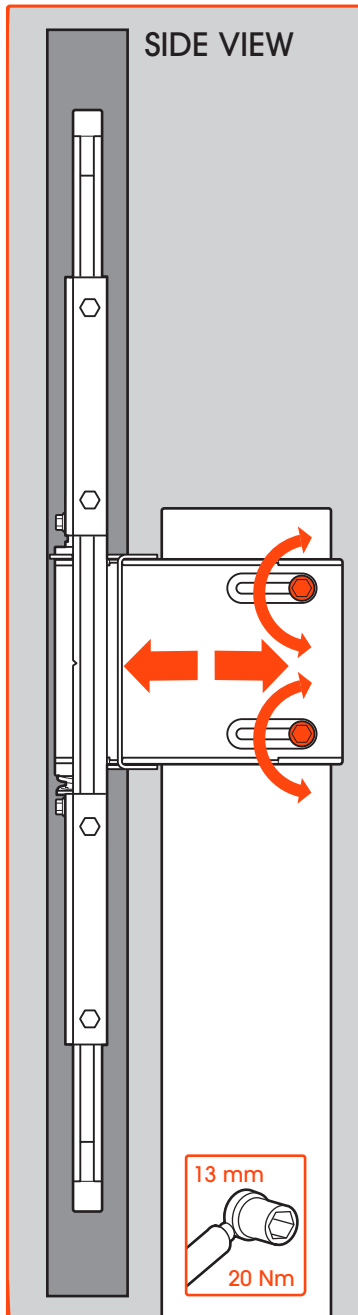

RISE

White board set

A216 A226

A217 A227

A218 A228

Installation Manual

EN	Product manual
DE	Produkthandbuch
FR	Manuel de produit
NL	Producthandleiding

CONTENTS

Mounting Instructions	2
Contact Details	12

10 RUBBER SCREEN PROTECTION

11a ADJUST WHITEBOARD SET (L+R)
(see next page)

1 CLOSE

2 ADJUST

11b ADJUST WHITEBOARD SET (L+R)

ADJUST DEPTH

ADJUST HIGHT