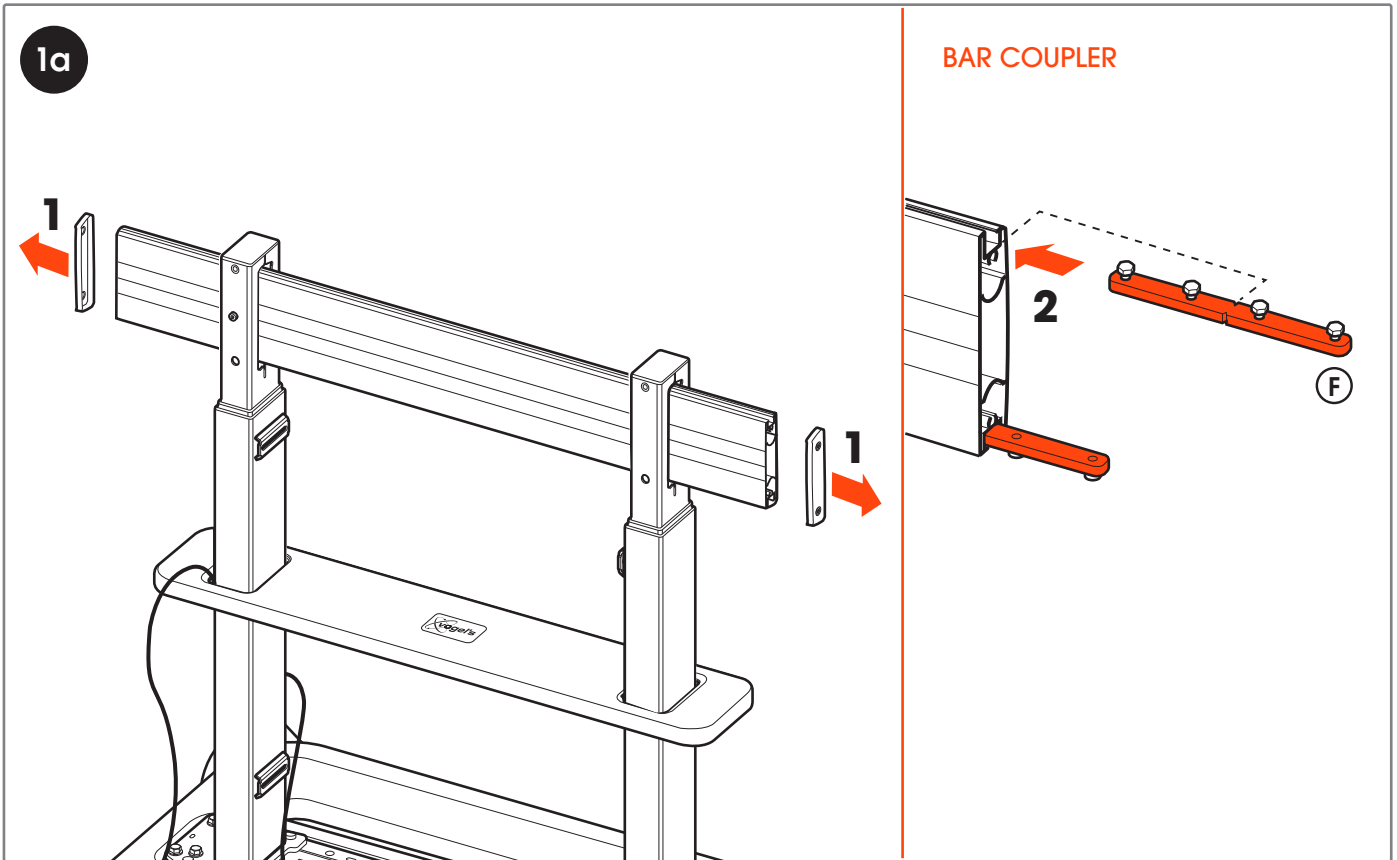

RISE

White board set

A216 A226

A217 A227

A218 A228

Installation Manual

EN	Product manual
DE	Produkthandbuch
FR	Manuel de produit
NL	Producthandleiding

CONTENTS

Mounting Instructions	2
Contact Details	12

10 RUBBER SCREEN PROTECTION

11a ADJUST WHITEBOARD SET (L+R)
(see next page)

1 CLOSE

2 ADJUST

11b ADJUST WHITEBOARD SET (L+R)

ADJUST DEPTH

ADJUST HIGHT