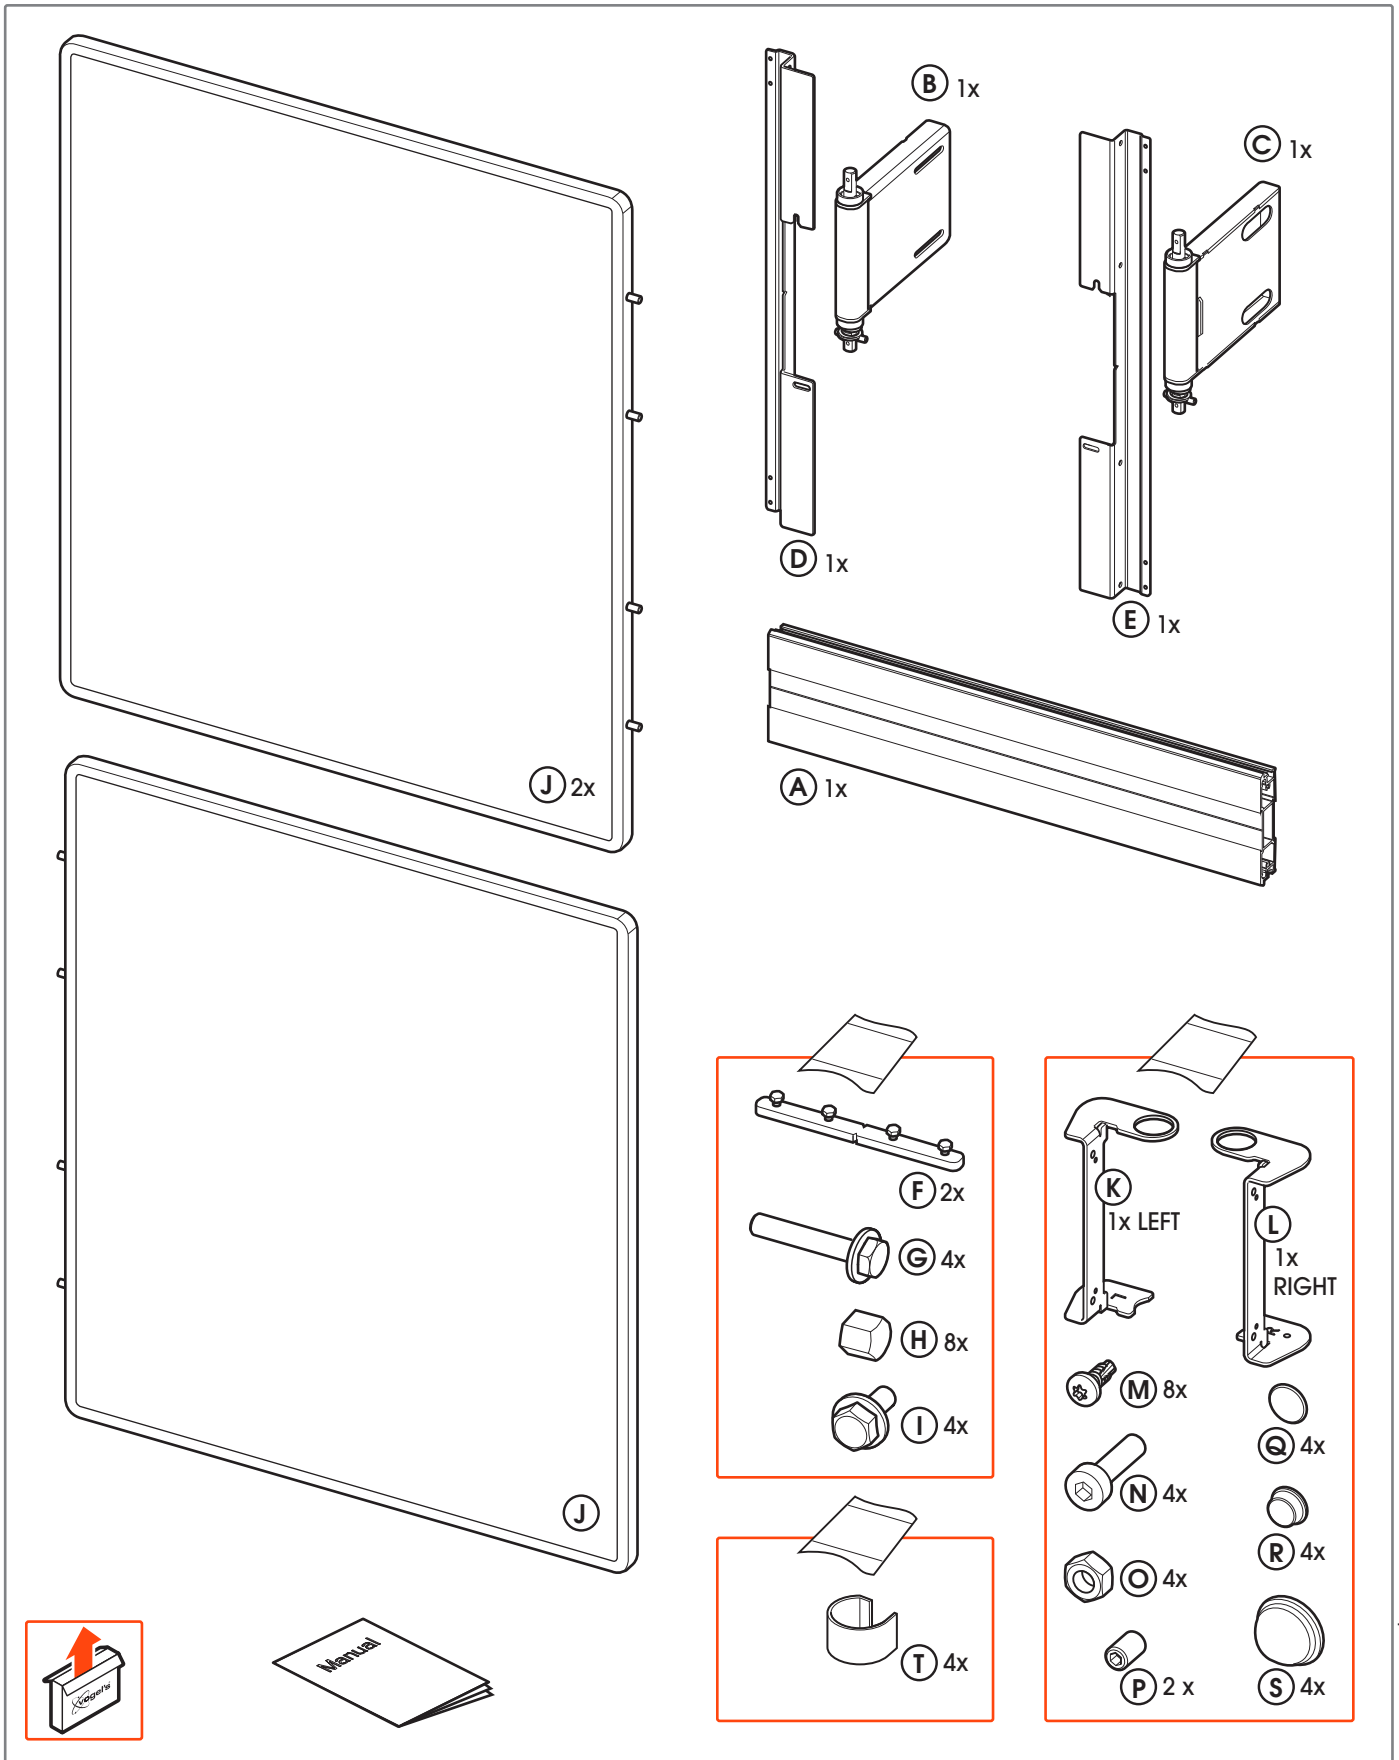

RISE

White board set

A216 A226

A217 A227

A218 A228

Installation Manual

EN	Product manual
DE	Produkthandbuch
FR	Manuel de produit
NL	Producthandleiding

CONTENTS

Mounting Instructions	2
Contact Details	12

10 RUBBER SCREEN PROTECTION

11a ADJUST WHITEBOARD SET (L+R)
(see next page)

1 CLOSE

2 ADJUST

11b ADJUST WHITEBOARD SET (L+R)

ADJUST DEPTH

ADJUST HIGHT