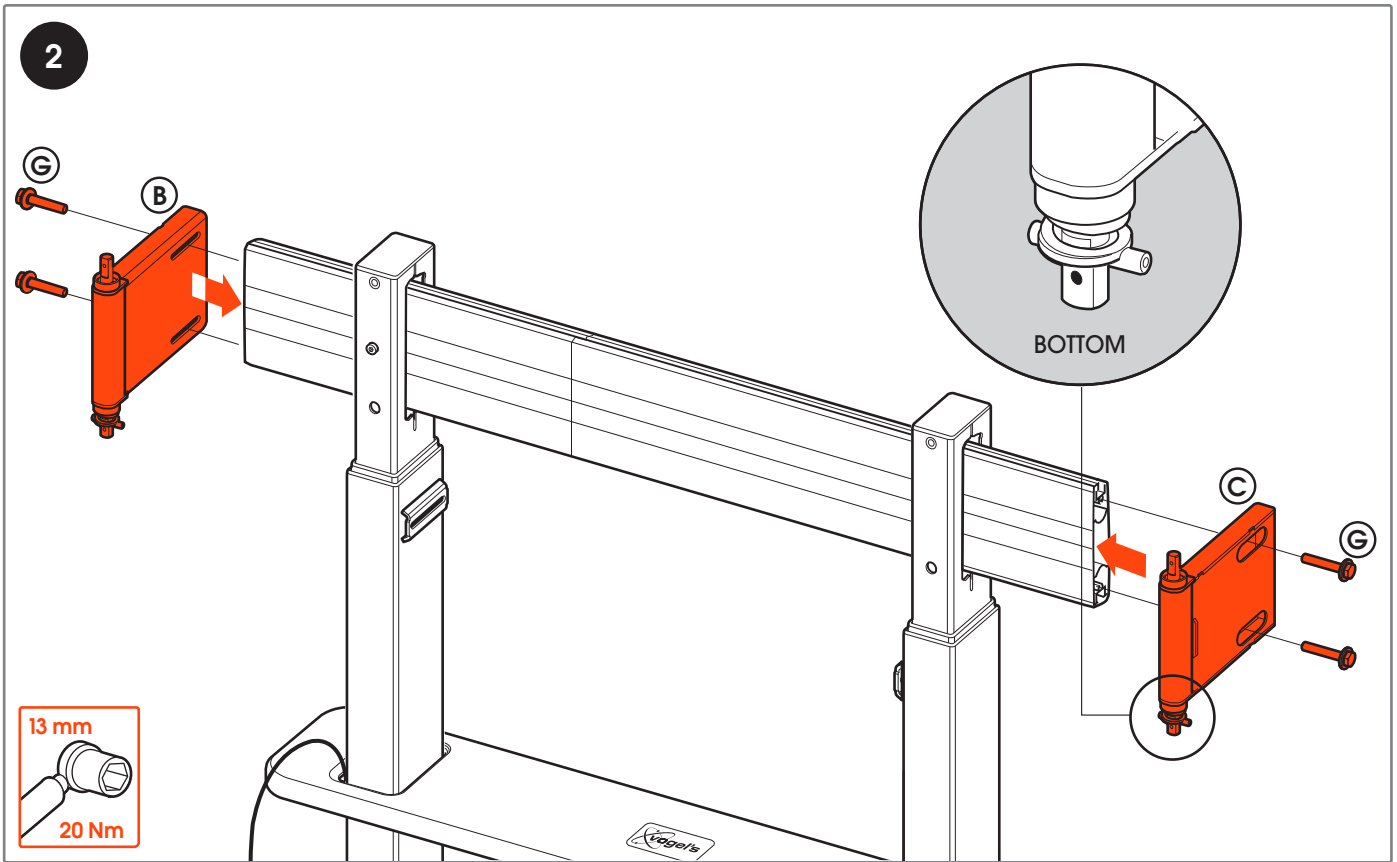

RISE

White board set

A216 A226

A217 A227

A218 A228

Installation Manual

EN	Product manual
DE	Produkthandbuch
FR	Manuel de produit
NL	Producthandleiding

CONTENTS

Mounting Instructions	2
Contact Details	12

10 RUBBER SCREEN PROTECTION

11a ADJUST WHITEBOARD SET (L+R)
(see next page)

1 CLOSE

2 ADJUST

11b ADJUST WHITEBOARD SET (L+R)

ADJUST DEPTH

ADJUST HIGHT