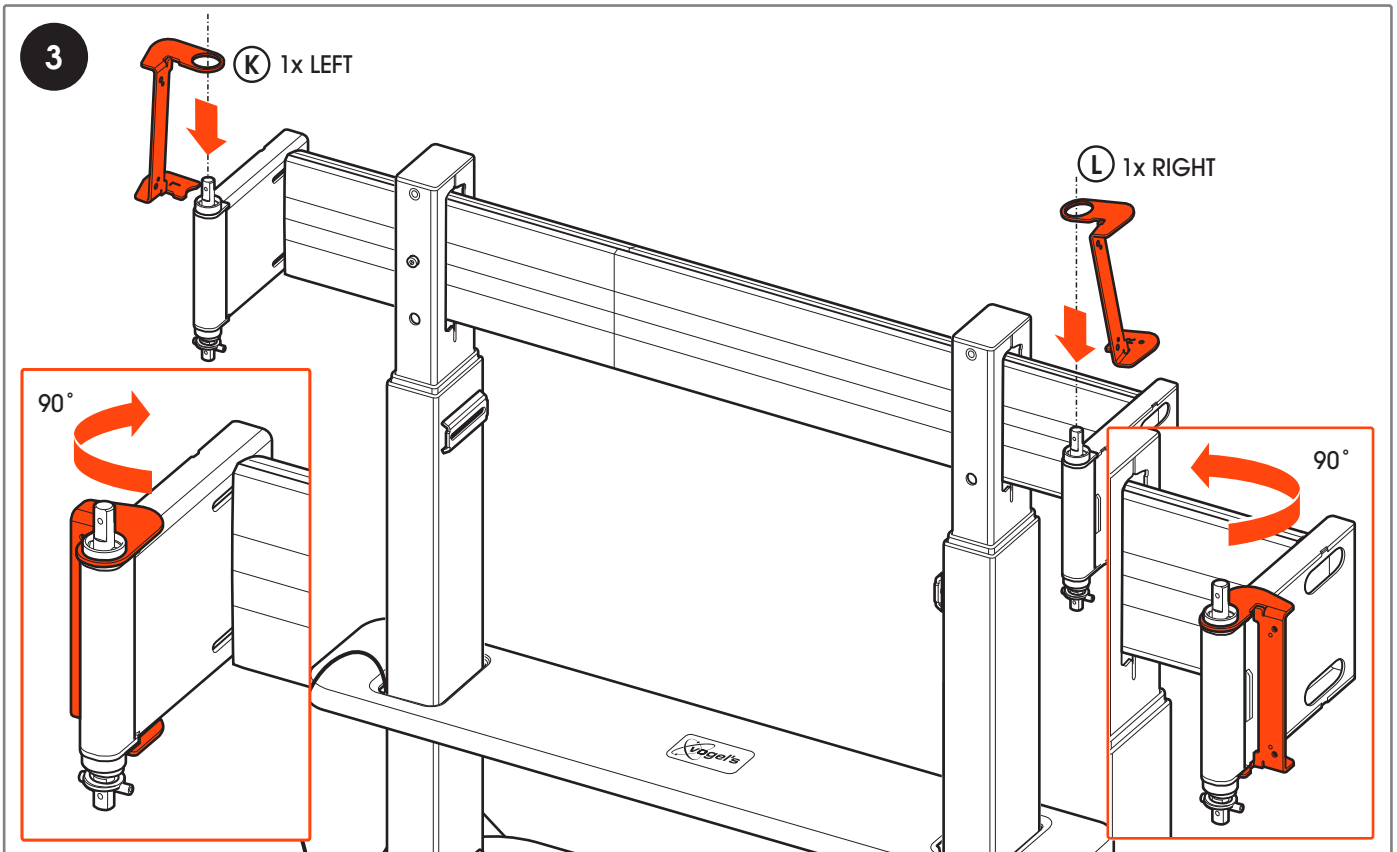

RISE

White board set

A216 A226

A217 A227

A218 A228

Installation Manual

EN	Product manual
DE	Produkthandbuch
FR	Manuel de produit
NL	Producthandleiding

CONTENTS

Mounting Instructions	2
Contact Details	12

10 RUBBER SCREEN PROTECTION

11a ADJUST WHITEBOARD SET (L+R)
(see next page)

1 CLOSE

2 ADJUST

11b ADJUST WHITEBOARD SET (L+R)

ADJUST DEPTH

ADJUST HIGHT