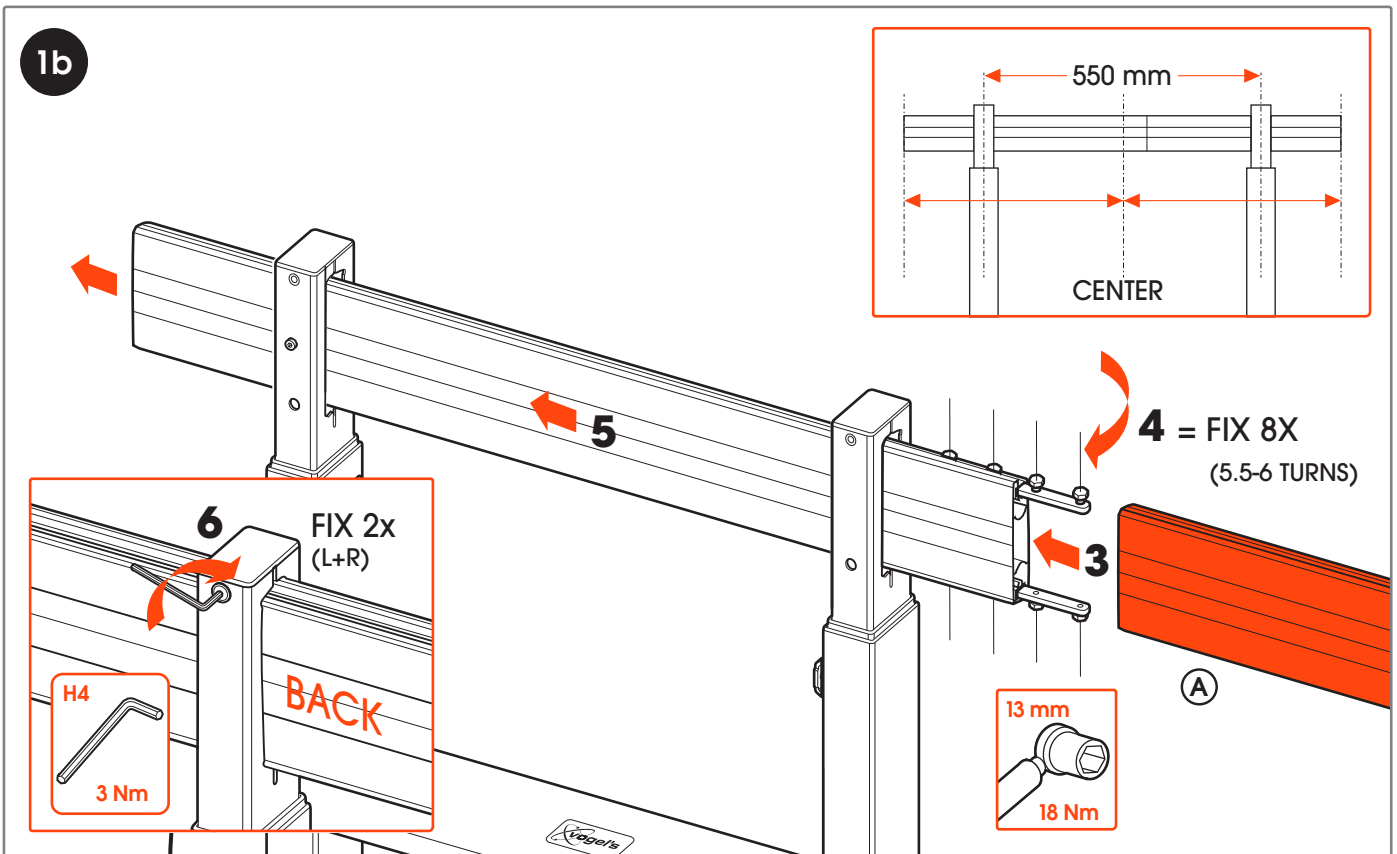

RISE

White board set

A216 A226

A217 A227

A218 A228

Installation Manual

EN	Product manual
DE	Produkthandbuch
FR	Manuel de produit
NL	Producthandleiding

CONTENTS

Mounting Instructions	2
Contact Details	12

10 RUBBER SCREEN PROTECTION

11a ADJUST WHITEBOARD SET (L+R)
(see next page)

1 CLOSE

2 ADJUST

11b ADJUST WHITEBOARD SET (L+R)

ADJUST DEPTH

ADJUST HIGHT