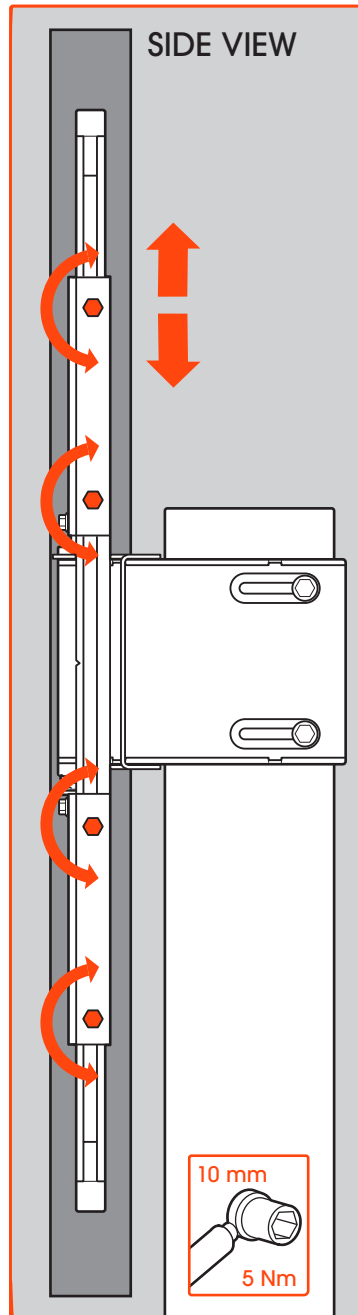

RISE

White board set

A216 A226

A217 A227

A218 A228

Installation Manual

EN	Product manual
DE	Produkthandbuch
FR	Manuel de produit
NL	Producthandleiding

CONTENTS

Mounting Instructions	2
Contact Details	12

10 RUBBER SCREEN PROTECTION

11a ADJUST WHITEBOARD SET (L+R)
(see next page)

1 CLOSE

2 ADJUST

11b ADJUST WHITEBOARD SET (L+R)

ADJUST DEPTH

ADJUST HIGHT