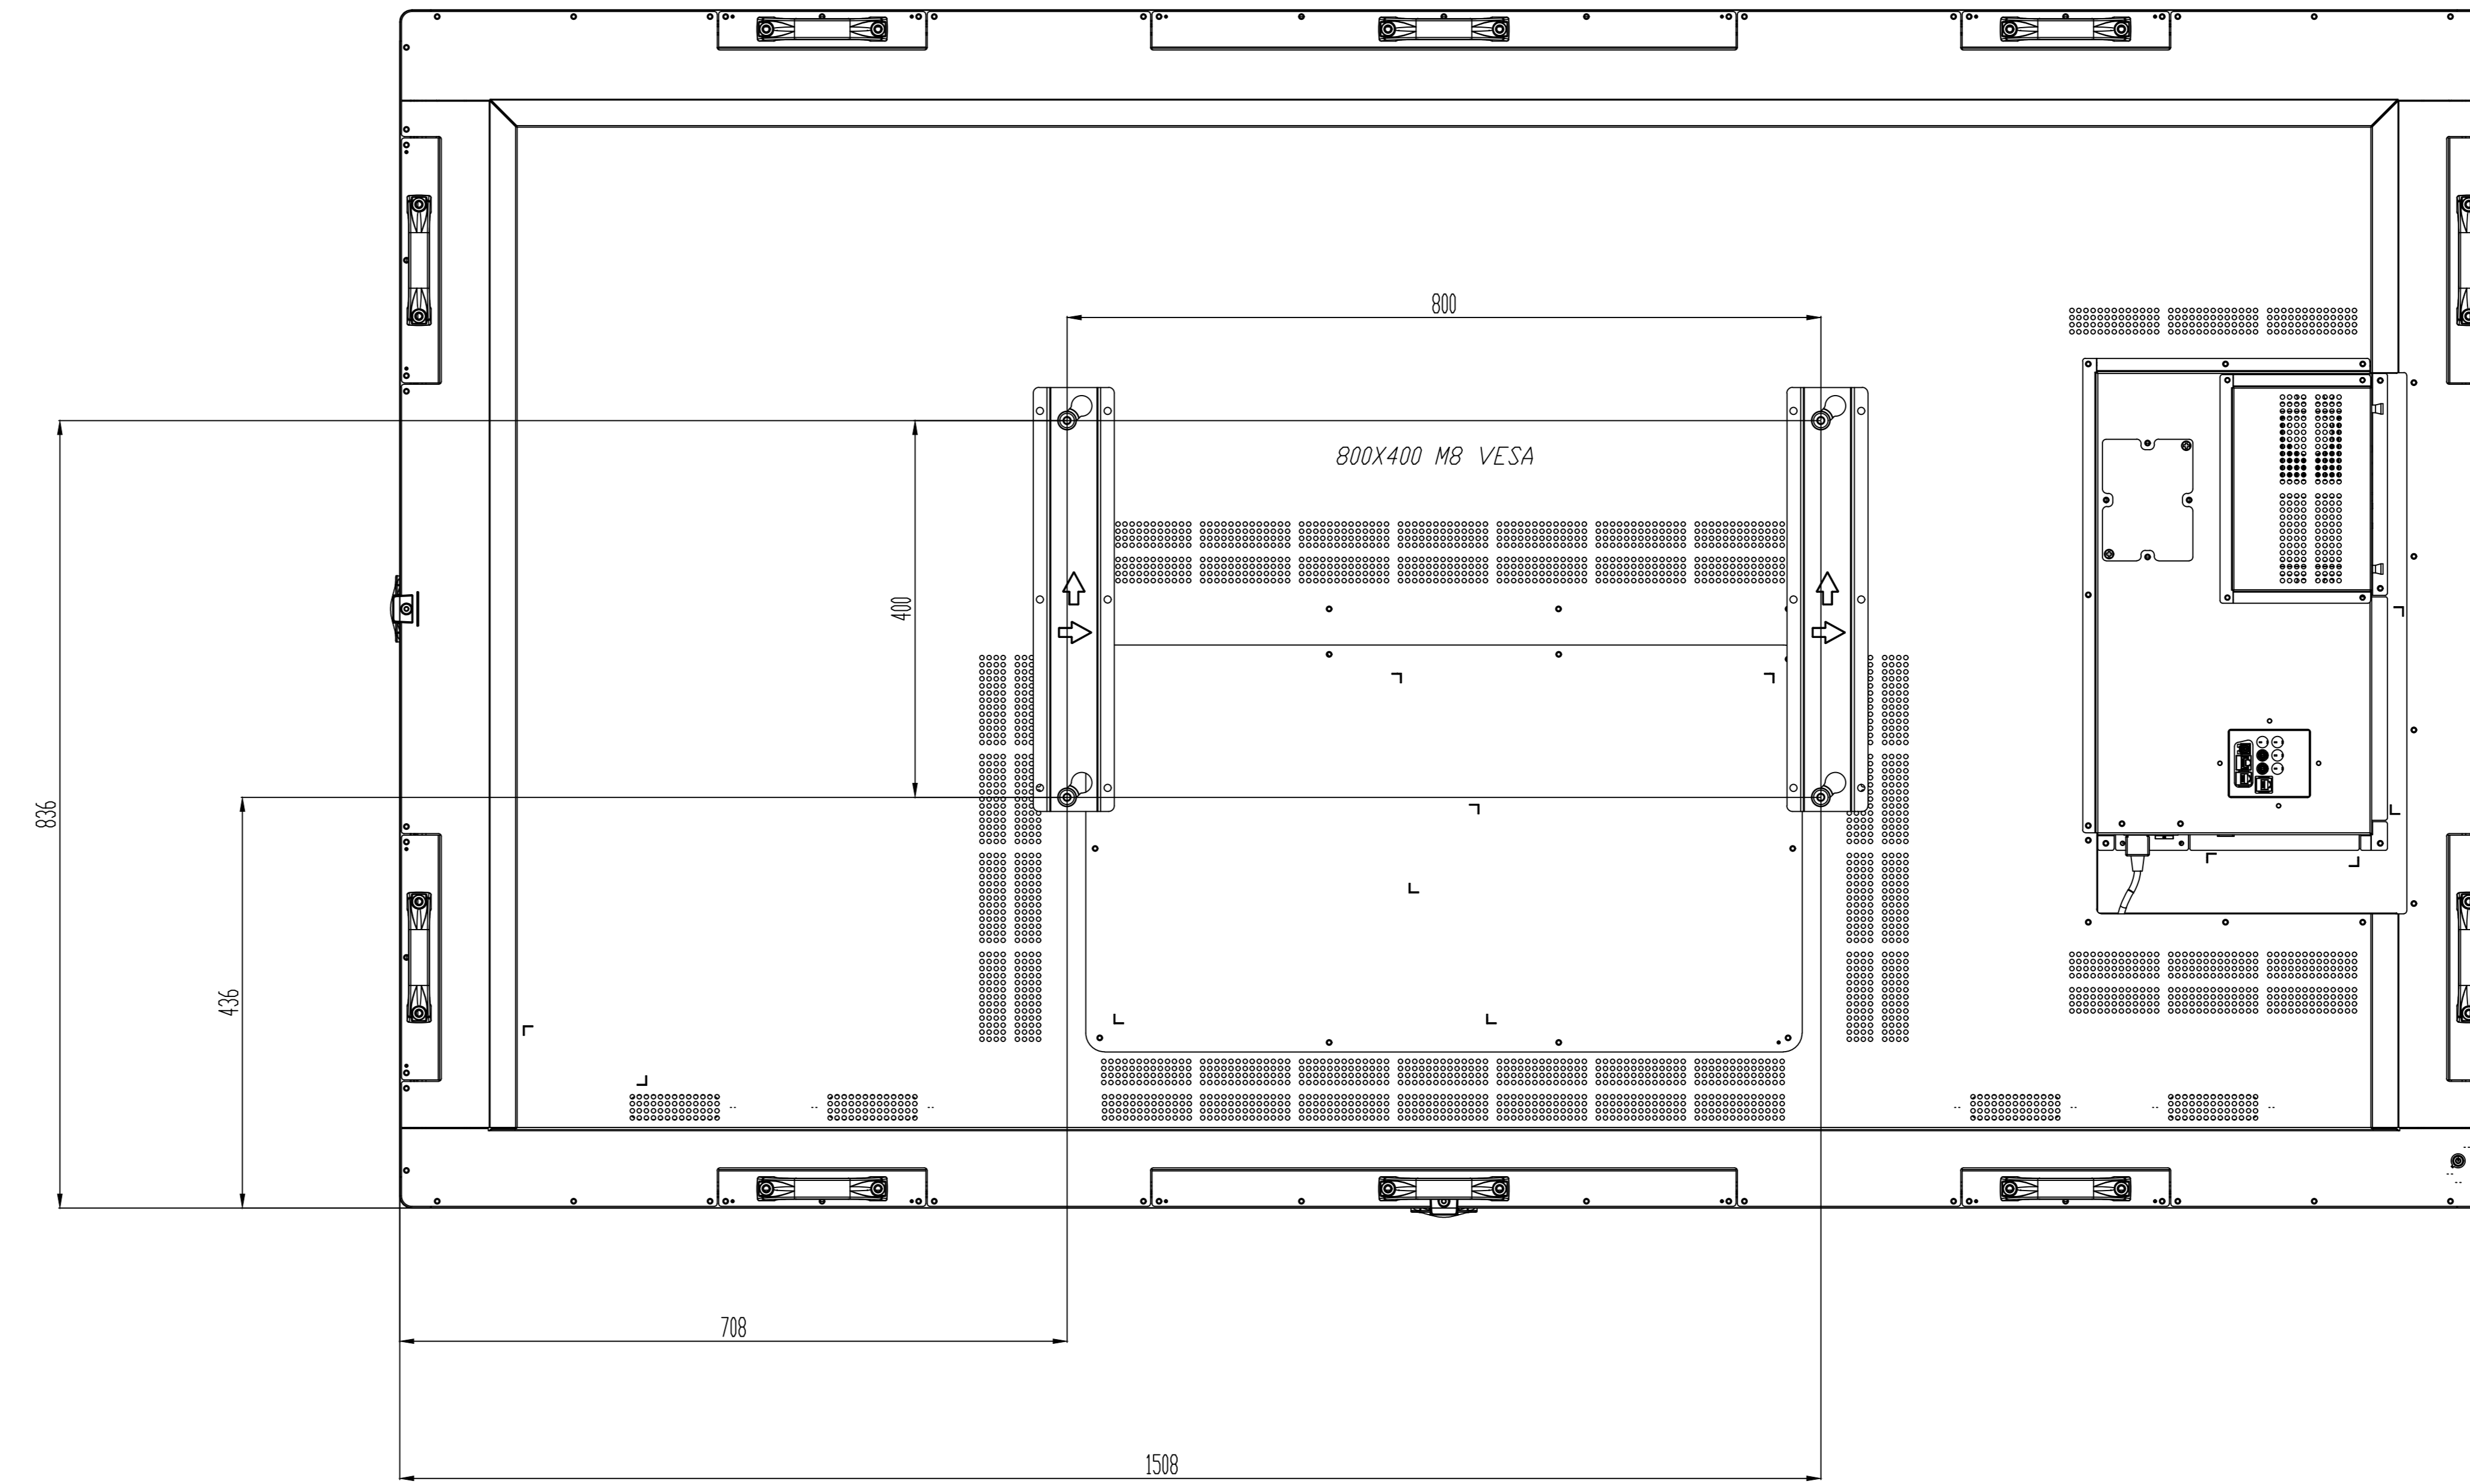

REV.NO	DATE/TARİH	NOTES/AÇIKLAMALAR
1	01.07.2020	ÇİZİM DİJİTALDURULDU.

MODEL	DIMENSIONS (mm)		
	WIDTH mm	DEPTH mm	HEIGHT mm
98599 DS	2217	98.4	1272
PRODUCT	TBD	TBD	TBD
PACKAGING	TBD	TBD	TBD

TOLERANCES	K	NAME:	REV:
0.00/50.00	±0.10	98599 DS WALL HANGER	R01
50.01/100.00	±0.30	CREATED : CAN SAHİN	DATE: 01.07.2020
100.01/250.00	±0.50	LAST REV. : CAN SAHİN	SHEET: 1 / 1
250.01/500.00	±0.75	CHECK : HAKAN KÖYÜNÇÜOĞLU	SCALE : 1
500.01/1000.00	±1.00	APPRV. : DENİZ ÇETİNYÜREK	
1000.01/2500.00	±1.50		
ANGLES	±0.5°		