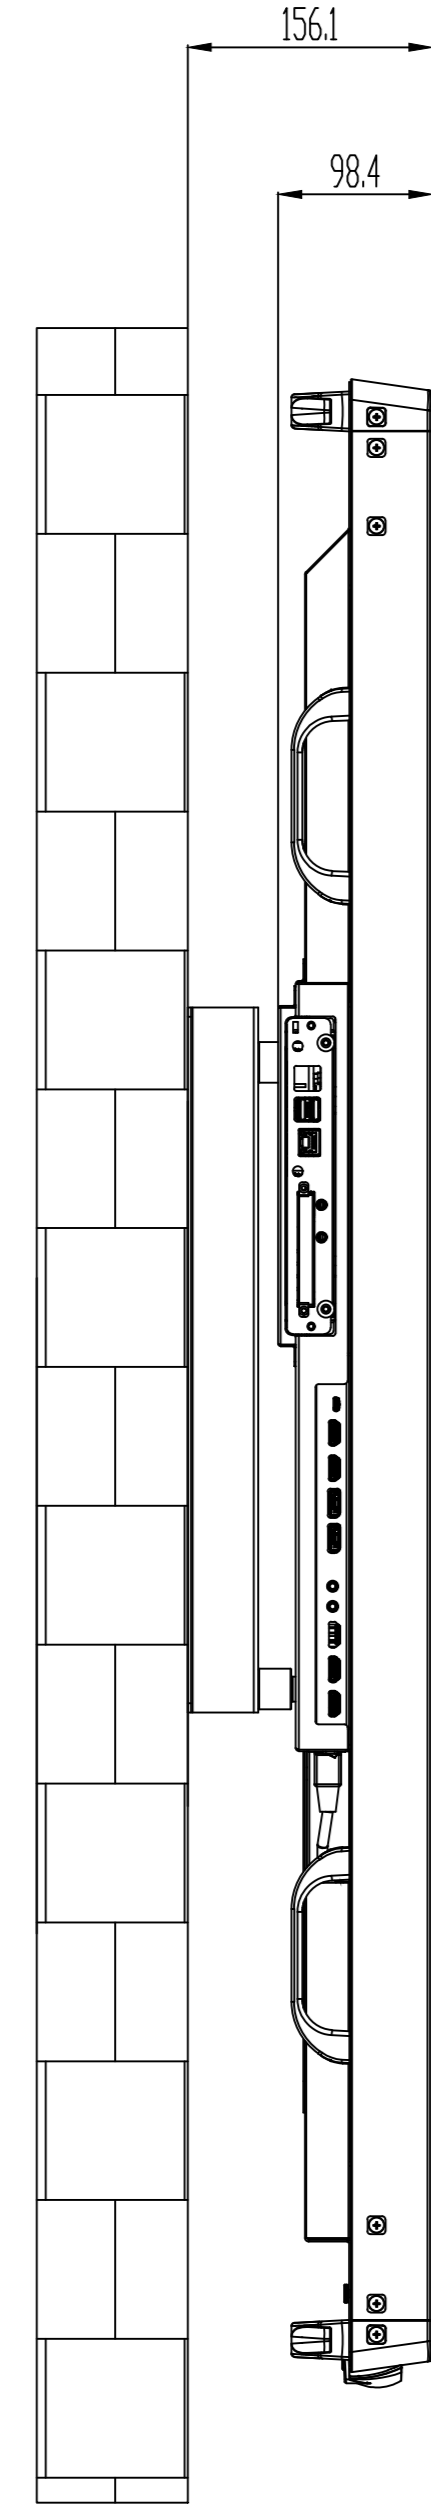

REV.NO	DATE/TARİH	NOTES/AÇIKLAMALAR
1	01.07.2020	ÇİZİM DİJİTALDURULDU.

MODEL	DIMENSIONS (mm)		
	WIDTH mm	DEPTH mm	HEIGHT mm
98599 DS	2217	98.4	1272
PRODUCT	TBD	TBD	TBD
PACKAGING	TBD	TBD	TBD

TOLERANCES	K	NAME:	REV:
0.00/50.00	±0.10	98599 DS WALL HANGER	R01
50.01/100.00	±0.30	CREATED : CAN SAHİN	DATE: 01.07.2020
100.01/250.00	±0.50	LAST REV. : CAN SAHİN	SHEET: 1 / 1
250.01/500.00	±0.75	CHECK : HAKAN KÖYÜNÇÜOĞLU	SCALE : 1
500.01/1000.00	±1.00	APPRV. : DENİZ ÇETİNYÜREK	
1000.01/2500.00	±1.50		
ANGLES	±0.5°		